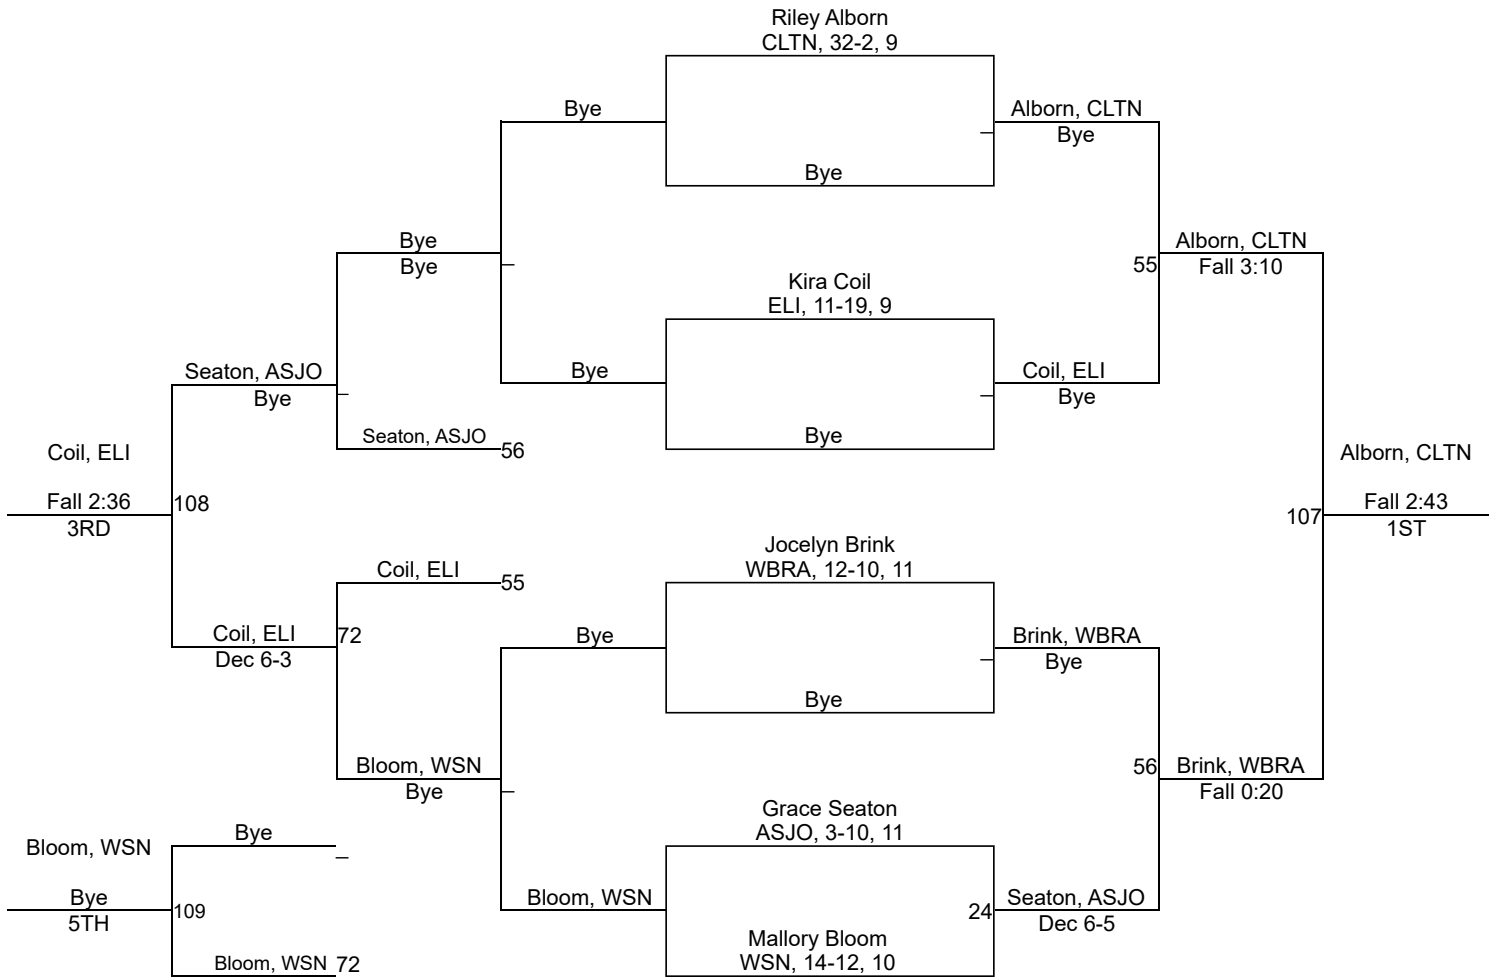

Austintown Fitch Girls Pre-Regional

100

Austintown Fitch Girls Pre-Regional

Austintown Fitch Girls Pre-Regional

110

Austintown Fitch Girls Pre-Regional

Austintown Fitch Girls Pre-Regional

120

Austintown Fitch Girls Pre-Regional

125

Austintown Fitch Girls Pre-Regional

130

Austintown Fitch Girls Pre-Regional

Austintown Fitch Girls Pre-Regional

145

Austintown Fitch Girls Pre-Regional

155

Austintown Fitch Girls Pre-Regional

170

Austintown Fitch Girls Pre-Regional

190

Austintown Fitch Girls Pre-Regional

235

Dakota McCracken
UNIT, 9-1, 11