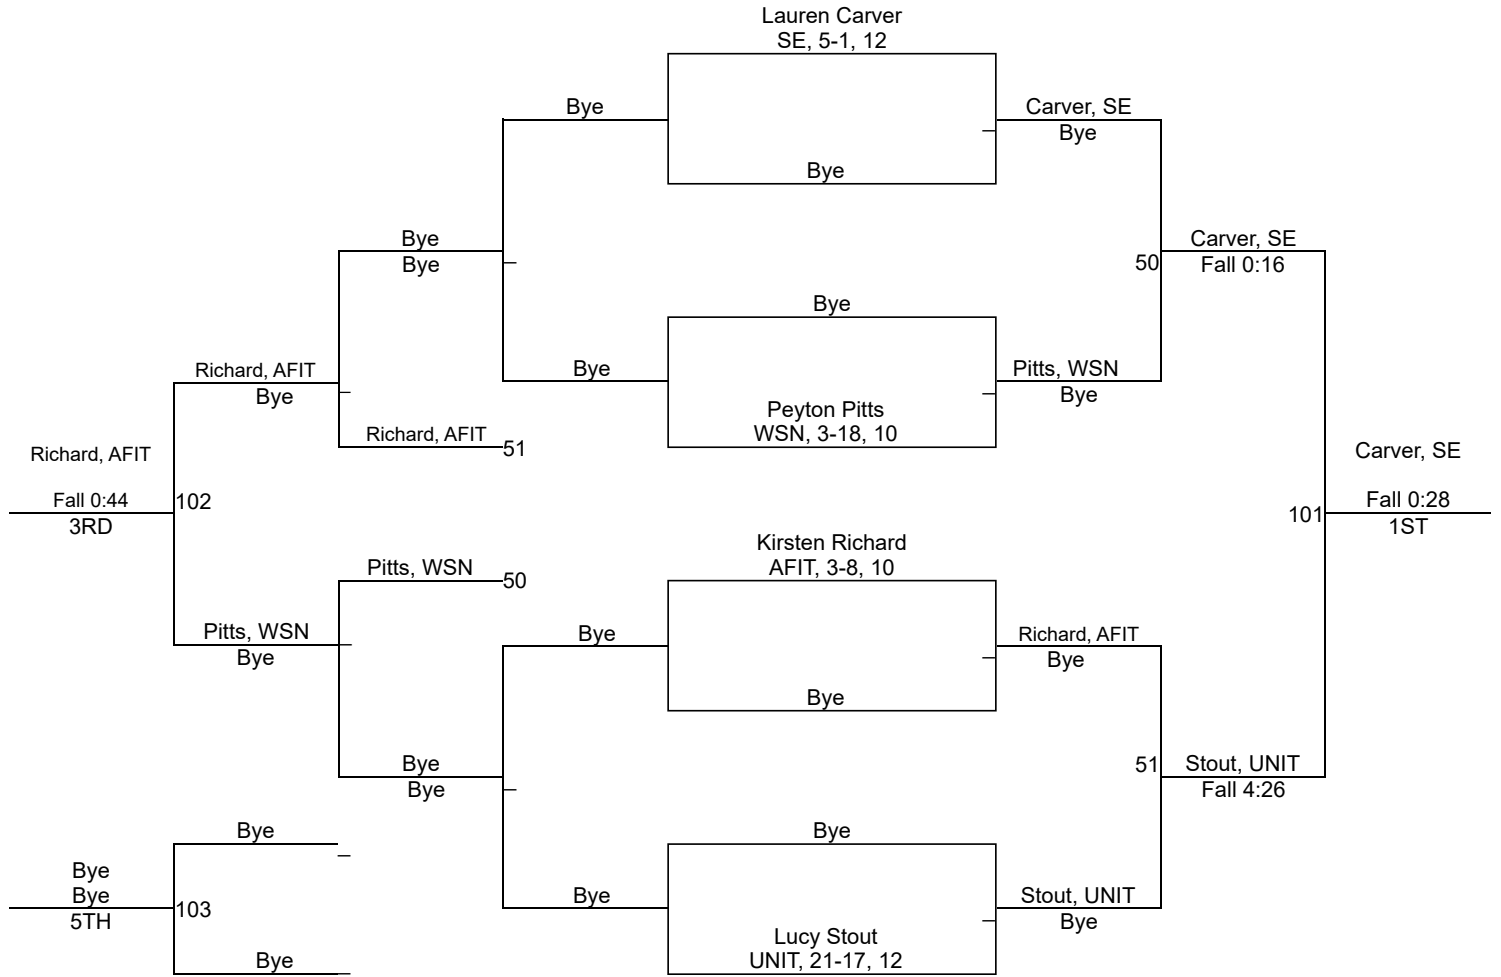

Austintown Fitch Girls Pre-Regional

125

Austintown Fitch Girls Pre-Regional

130

Austintown Fitch Girls Pre-Regional

Austintown Fitch Girls Pre-Regional

145

Austintown Fitch Girls Pre-Regional

155

Austintown Fitch Girls Pre-Regional

170

Austintown Fitch Girls Pre-Regional

190

Austintown Fitch Girls Pre-Regional

235

Dakota McCracken
UNIT, 9-1, 11