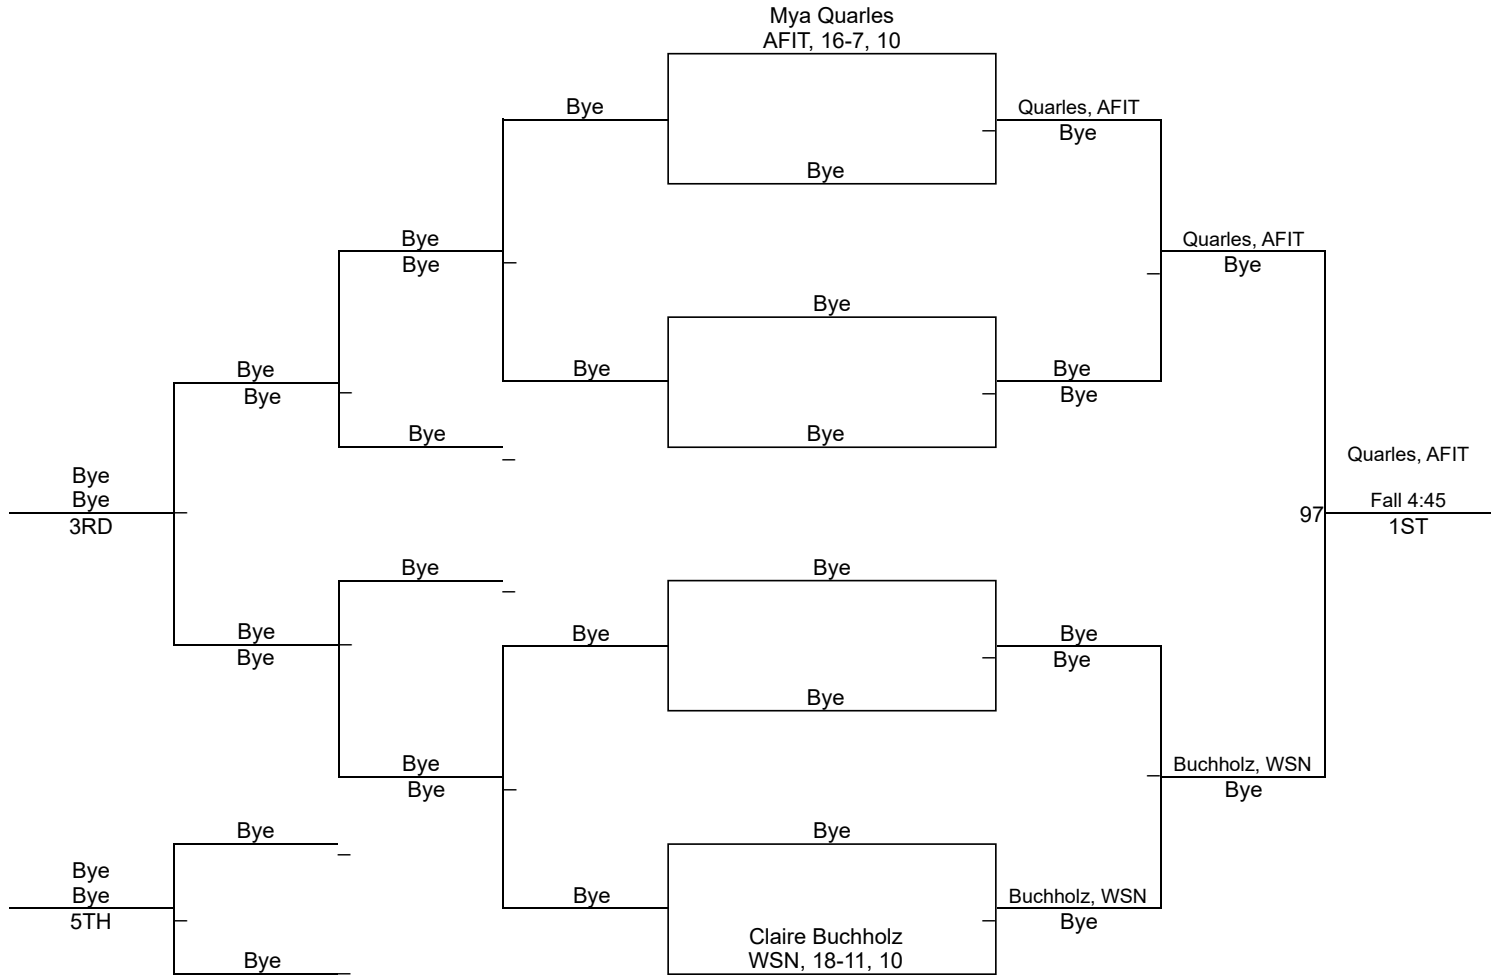

Austintown Fitch Girls Pre-Regional

100

Austintown Fitch Girls Pre-Regional

Austintown Fitch Girls Pre-Regional

110

Austintown Fitch Girls Pre-Regional

Austintown Fitch Girls Pre-Regional

120

Austintown Fitch Girls Pre-Regional

125

Austintown Fitch Girls Pre-Regional

130

Austintown Fitch Girls Pre-Regional

Austintown Fitch Girls Pre-Regional

145

Austintown Fitch Girls Pre-Regional

155

Austintown Fitch Girls Pre-Regional

170

Austintown Fitch Girls Pre-Regional

190

Austintown Fitch Girls Pre-Regional

235

Dakota McCracken
UNIT, 9-1, 11